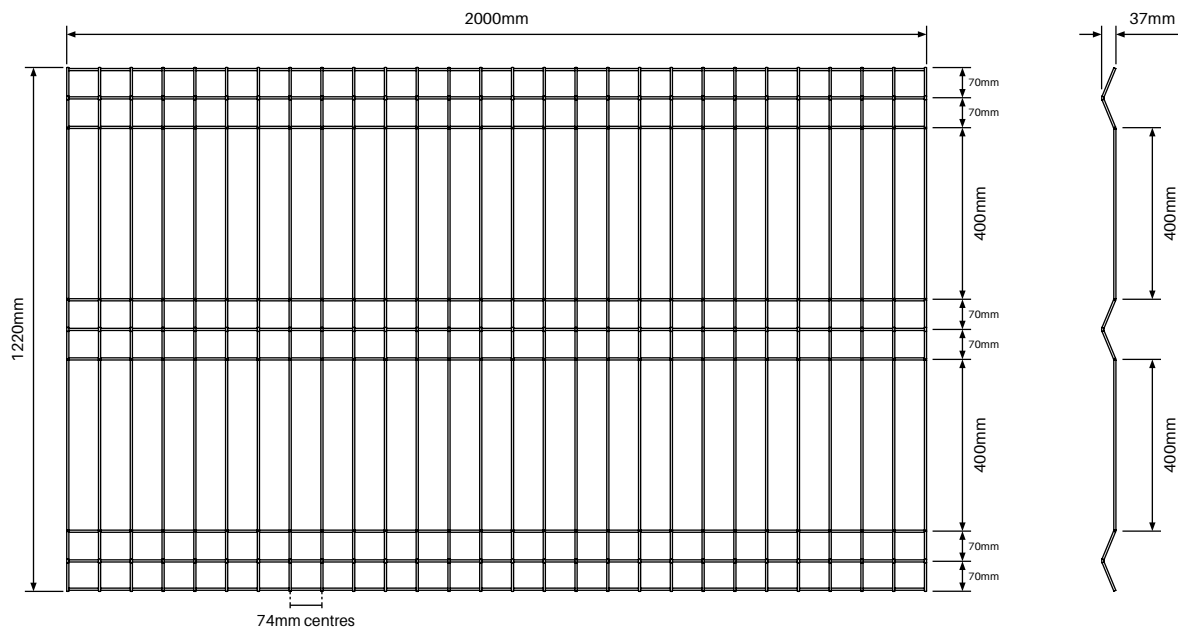

- Gate Frame - 25x25x1.6mm galvanised steel
- Wire: 5mm galvanised steel
- Vertical wire spacing: 75.4mm centres
- Powder coated black

Gate

1220MM H x 1500MM W

Order Code: **BBF-1220-1500-G**

- Gate Frame - 25x25x1.6mm galvanised steel
- Wire: 5mm galvanised steel
- Vertical wire spacing: 75.4mm centres
- Powder coated black
- Use 2x gates to create 3000mm wide double hinged gate

Panel

1220MM H x 2000MM W

Order Code: **BBF-1220-2000**

- Sturdy 5mm galvanised wire
- Vertical wire spacing: 74mm centres
- 3 x "V" rows for panel strength
- Powder coated black

Clips - Pack of 6 TEK SCREWS INCLUDED

**Gate**

1220MM H x 960MM W

Order Code: **BBF-1220-0960-G**· 5mm wire with 25mm x 25mm x 1.6mm
galvanised steel frame powder coated black**Gate**

1220MM H x 1500MM W

Order Code: **BBF-1220-1500-G**· 5mm wire with 25mm x 25mm x 1.6mm
galvanised steel frame powder coated black**Panel**

1220MM H x 2000MM W

Order Code: **BBF-1220-2000**· 5mm galvanised steel wire
powder coated black