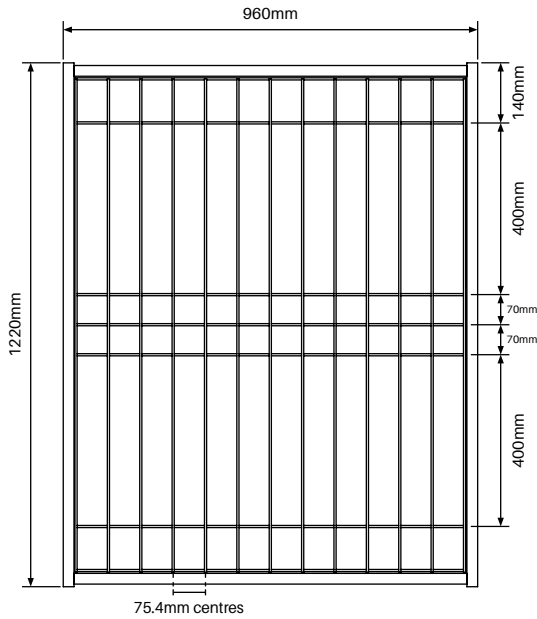

- Gate Frame - 25x25x1.6mm galvanised steel
- Wire: 5mm galvanised steel
- Vertical wire spacing: 75.4mm centres
- Powder coated black

Gate

1220MM H x 1500MM W

Order Code: **BBF-1220-1500-G**

- Gate Frame - 25x25x1.6mm galvanised steel
- Wire: 5mm galvanised steel
- Vertical wire spacing: 75.4mm centres
- Powder coated black
- Use 2x gates to create 3000mm wide double hinged gate

Panel

1220MM H x 2000MM W

Order Code: **BBF-1220-2000**

- Sturdy 5mm galvanised wire
- Vertical wire spacing: 74mm centres
- 3 x "V" rows for panel strength
- Powder coated black

Clips - Pack of 6 TEK SCREWS INCLUDED

**Gate**

1220MM H x 960MM W

Order Code: **BBF-1220-0960-G**· 5mm wire with 25mm x 25mm x 1.6mm
galvanised steel frame powder coated black**Gate**

1220MM H x 1500MM W

Order Code: **BBF-1220-1500-G**· 5mm wire with 25mm x 25mm x 1.6mm
galvanised steel frame powder coated black**Panel**

1220MM H x 2000MM W

Order Code: **BBF-1220-2000**· 5mm galvanised steel wire
powder coated black