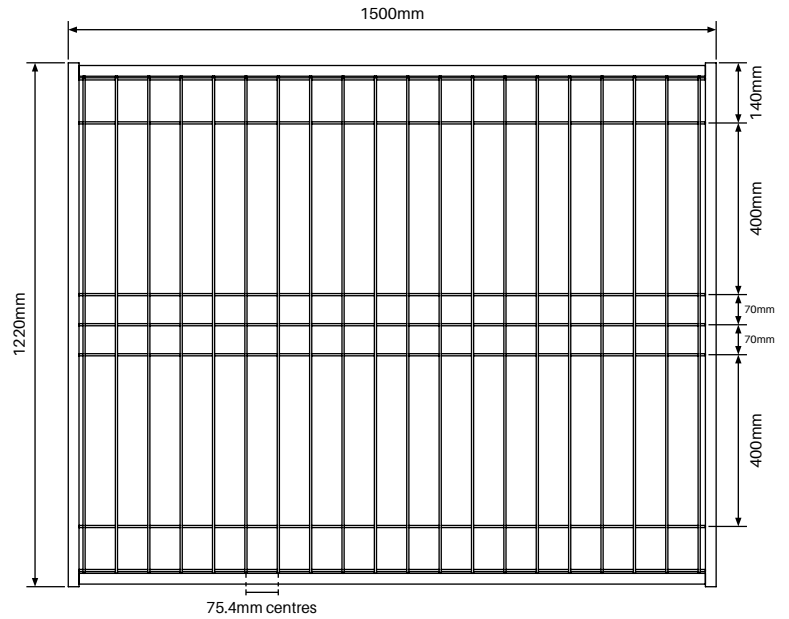

- Gate Frame - 25x25x1.6mm galvanised steel
- Wire: 5mm galvanised steel
- Vertical wire spacing: 75.4mm centres
- Powder coated black

Gate

1220MM H x 1500MM W

Order Code: **BBF-1220-1500-G**

- Gate Frame - 25x25x1.6mm galvanised steel
- Wire: 5mm galvanised steel
- Vertical wire spacing: 75.4mm centres
- Powder coated black
- Use 2x gates to create 3000mm wide double hinged gate

Panel

1220MM H x 2000MM W

Order Code: **BBF-1220-2000**

- Sturdy 5mm galvanised wire
- Vertical wire spacing: 74mm centres
- 3 x "V" rows for panel strength
- Powder coated black

Clips - Pack of 6 TEK SCREWS INCLUDED

**Gate**

1220MM H x 960MM W

Order Code: **BBF-1220-0960-G**· 5mm wire with 25mm x 25mm x 1.6mm
galvanised steel frame powder coated black**Gate**

1220MM H x 1500MM W

Order Code: **BBF-1220-1500-G**· 5mm wire with 25mm x 25mm x 1.6mm
galvanised steel frame powder coated black**Panel**

1220MM H x 2000MM W

Order Code: **BBF-1220-2000**· 5mm galvanised steel wire
powder coated black